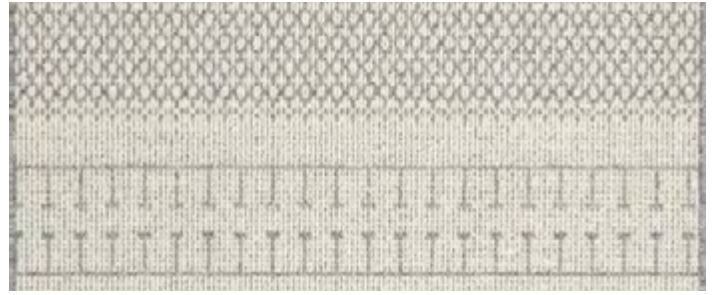

86 Mocha Black

38 Grey Black

TAYLOR

CHEMIN
DE PASSAGE
27"
RUNNER

TETOUAN

CHEMIN
DE PASSAGE
27"
RUNNER

02 Lead Sugar

08 Cream Black

39 Grey Sugar

41 Sugar Grey

Cream Black

Lead Sand

ZETA

CHEMIN
DE PASSAGE
27" & 32"
RUNNER

Lead Sugar

Mocha Cream