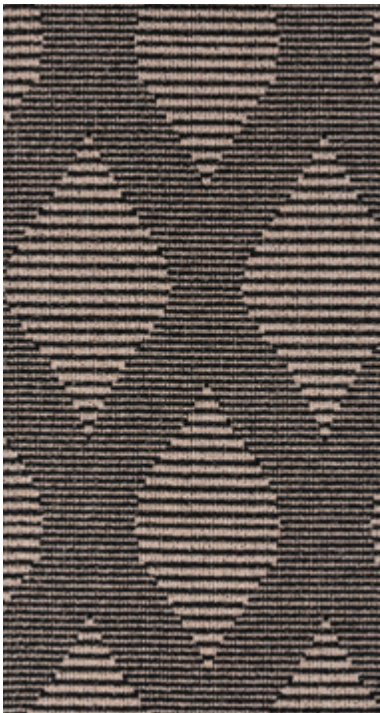

86 Mocha Black

38 Grey Black

TAYLOR

CHEMIN
DE PASSAGE
27"
RUNNER

TETOUAN

CHEMIN
DE PASSAGE
27"
RUNNER

02 Lead Sugar

08 Cream Black

39 Grey Sugar

41 Sugar Grey

Cream Black

Lead Sand

ZETA

CHEMIN
DE PASSAGE
27" & 32"
RUNNER

Lead Sugar

Mocha Cream